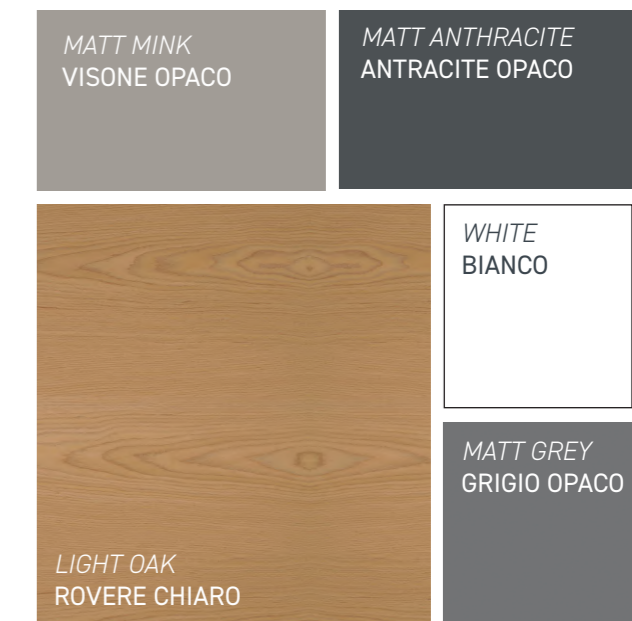

RAITO

KAYLA

THETIS

BOXES

AURA

KATSURA