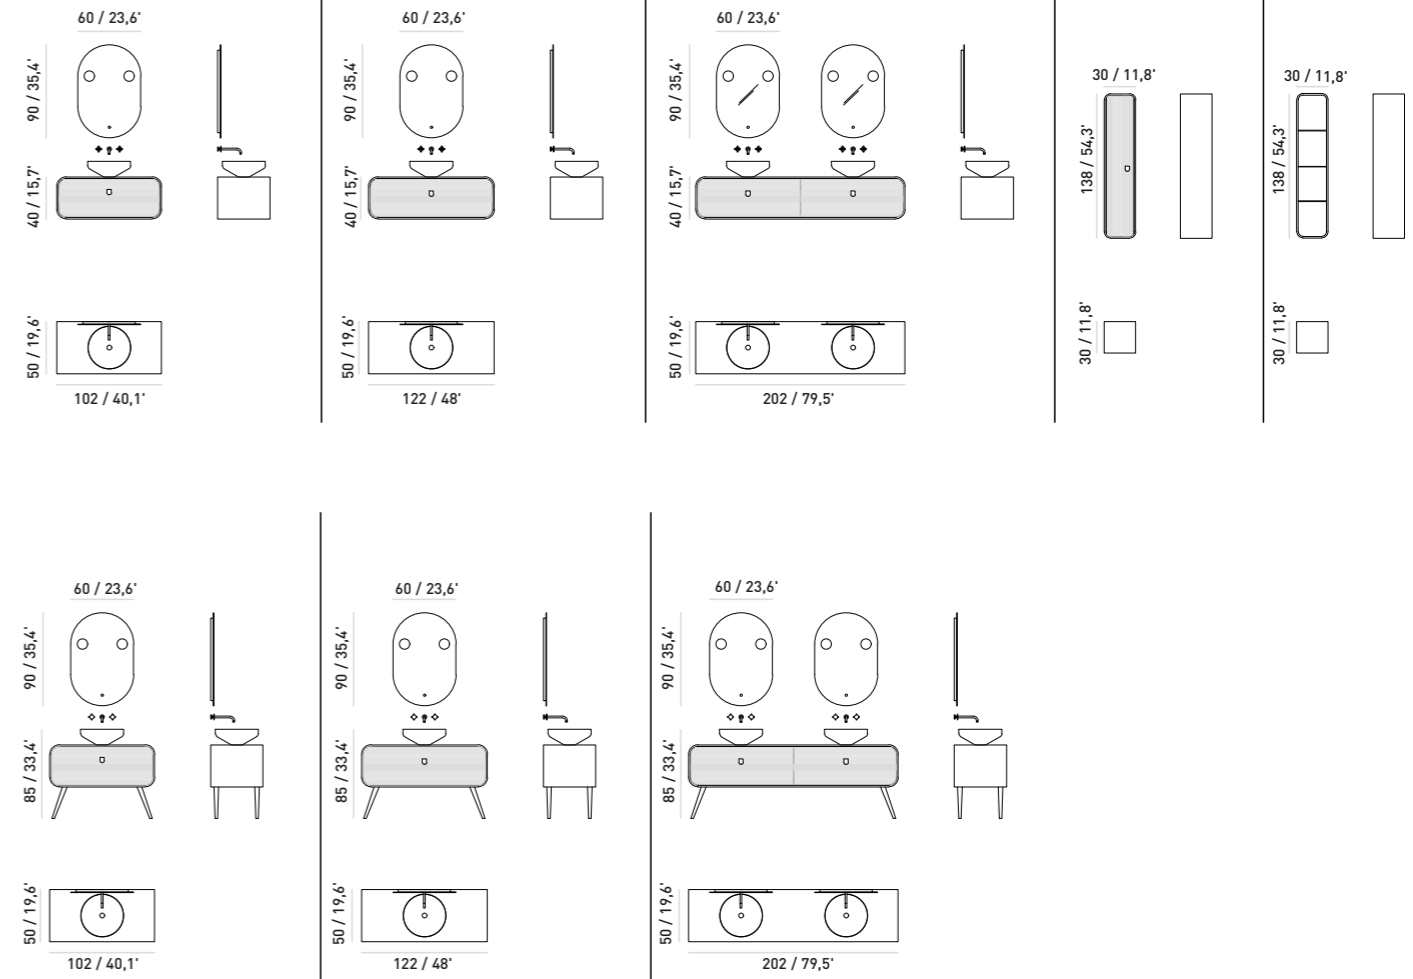

KAYLA

HIGH GLOSS CASHMERE  
CASHMERE LUMINOSO

HIGH GLOSS GREY  
GRIGIO LUMINOSO

HIGH GLOSS ANTHRACITE  
ANTRACITE LUMINOSO

WHITE  
BIANCO

WALNUT  
NOCE

HIGH GLOSS CASHMERE  
CAPPUCCINO LUMINOSO

- \*Hygienic, scratch resistant, easy to clean ceramic basin.
- \*High yellowing and scratch resistant UV primer
- \*Long-lasting lids with a quality push-open system
- \*Moisture and dust resistant on- off LED illuminated mirror
- \*45 degree angled covers
- \*Leather covered drawer bottoms
- \*Opening by touch with ScreenTouch feature
- \*IP67 LED Lighting
- \*IP67 LED Driver
- \*Anti-fog resistance
- \*Special paint that provides Italian color stability, a smooth touch sensation, and high-quality final coats.