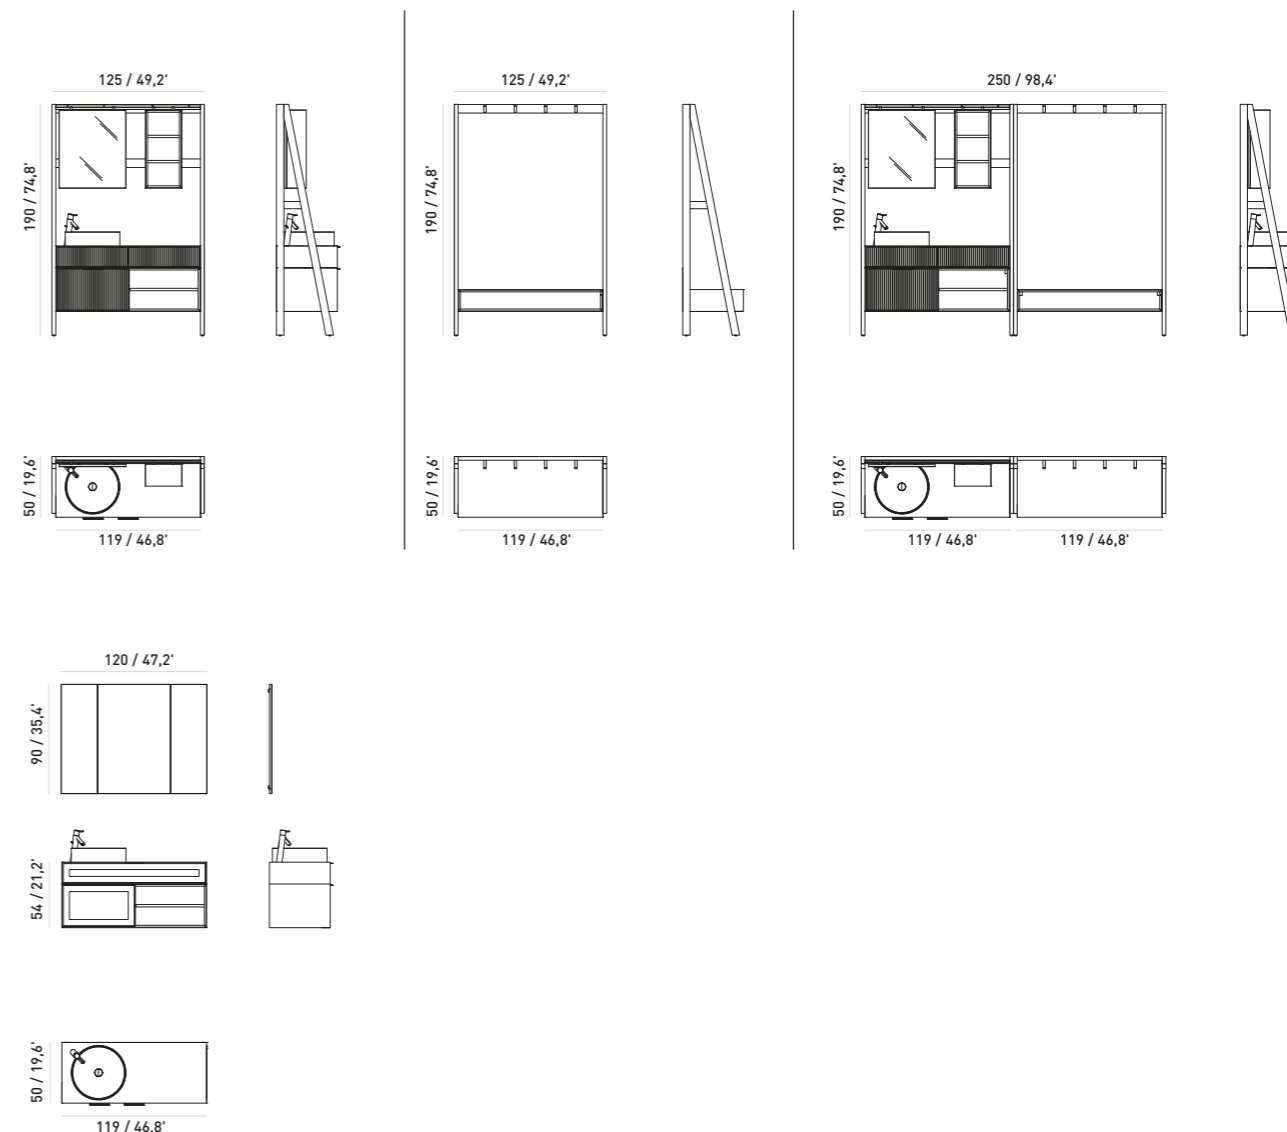

AURA

LIGHT OAK  
ROVERE CHIARO

RAL 7016

SMOKED OAK  
ROVERE AFFUMICATO

- \* Hygienic, scratch resistant, easy to clean ceramic basin.
- \* High yellowing and scratch resistant UV primer
- \* Long-lasting lids with a quality push-open system
- \* Adjustable upper mirror wings for customized viewing angles
- \* Available in 120 cm single or 240 cm double usage options
- \* 45 degree angled covers
- \* Leather covered drawer bottoms
- \* Foldable mirror (with anti-fog & ecological features)
- \* Movable mirror panels
- \* With legs and towel unit,
- \* Special paint that provides Italian color stability, a smooth touch sensation, and high-quality final coats.