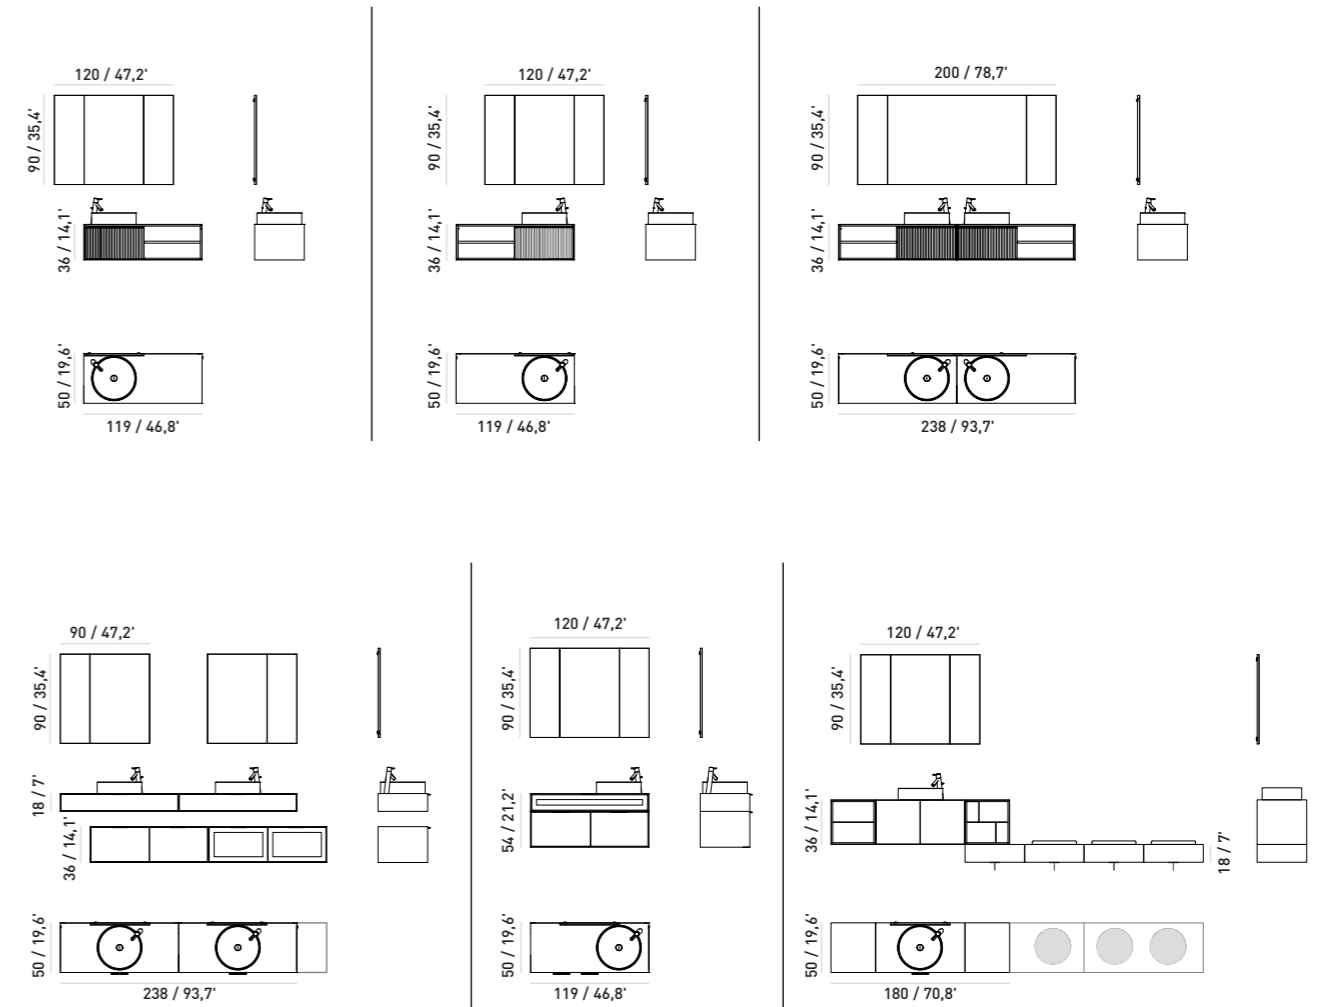

BOXES

- *Hygienic, scratch resistant, easy to clean ceramic basin.
- *High yellowing and scratch resistant UV primer
- *Long-lasting lids with a quality push-open system
- *45 degree angled covers
- *Leather covered drawer bottoms
- *Foldable mirror (with anti-fog & ecological features)
- *Movable mirror panels
- *Special paint that provides Italian color stability, a smooth touch sensation, and high-quality final coats.

- Lavabo in ceramica igienico, resistente ai graffi e facile da pulire.
- Primer UV ad alta resistenza all'ingiallimento e ai graffi
- Coperture a lunga durata con un sistema di apertura a pressione di qualità
- Coperture angolate a 45 gradi
- Fondi dei cassetti rivestiti in pelle
- Specchio pieghevole (con caratteristiche antiappannamento ed ecologiche)
- Pannelli a specchio mobili
- Vernice speciale che offre stabilità cromatica italiana, una sensazione di morbidezza al tatto e rivestimenti finali di alta qualità.