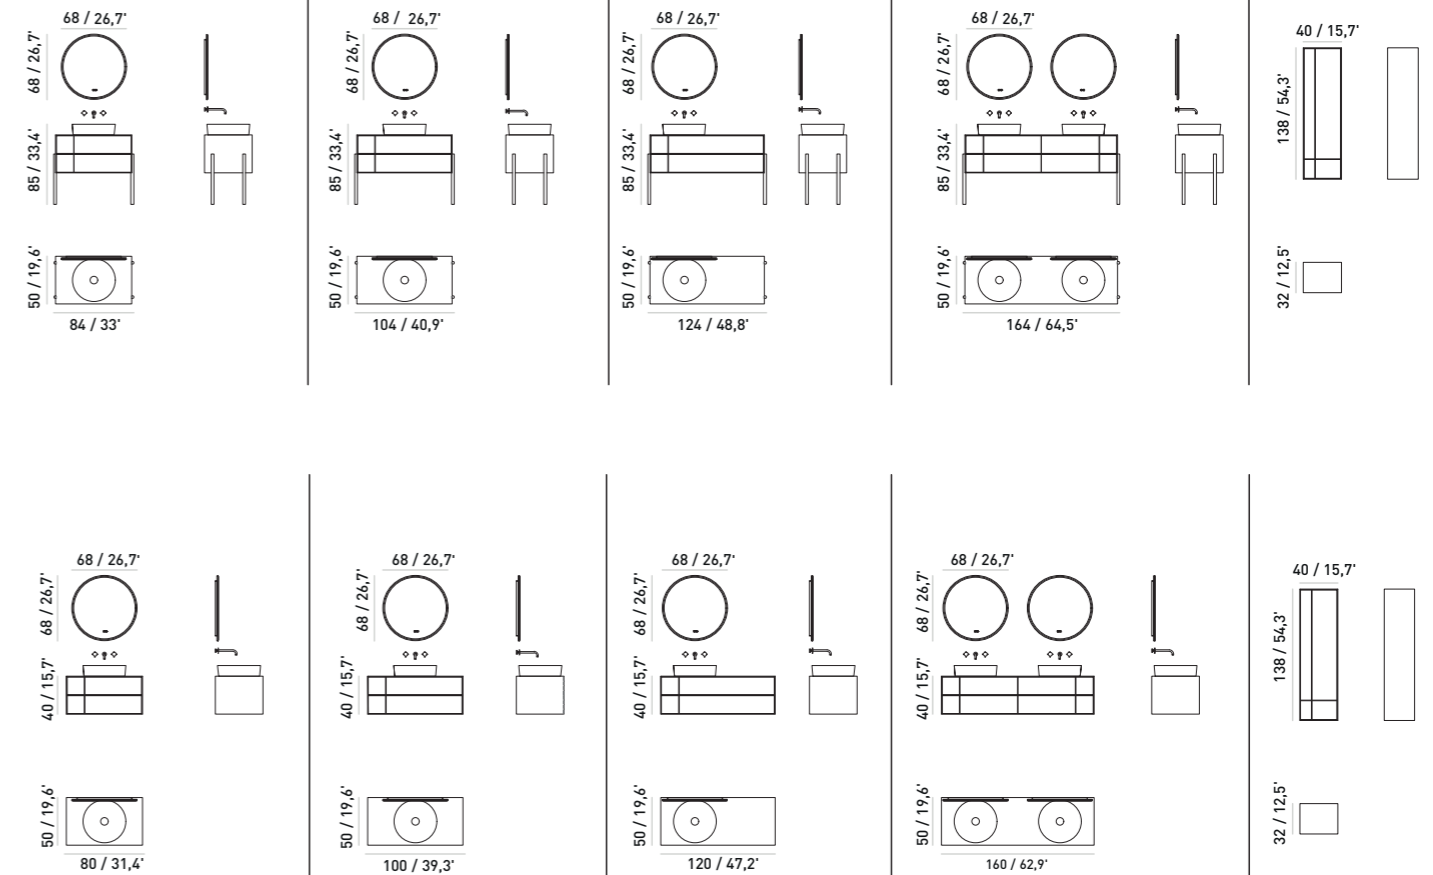

KATSURA

MATT MINK
VISONE OPACO

MATT GREY
GRIGIO OPACO

WHITE
BIANCO

MATT ANTHRACITE
ANTRACITE OPACO

LIGHT OAK
ROVERE CHIARO

- Hygienic, scratch resistant, easy to clean ceramic sink.
- Long-term use of drawers thanks to quality rails
- Surface that does not swell with contra drawer front
- Moisture and dust resistant on-off LED illuminated mirror
- Opening by touch with ScreenTouch feature
- IP67 LED Lighting
- IP67 LED Driver
- Special paint that provides Italian color stability, a smooth touch sensation, and high-quality final coats.

- Lavello in ceramica igienico, resistente ai graffi e facile da pulire.
- Uso a lungo termine dei cassetti grazie alle guide di qualità
- Superficie che non si gonfia con controcassetto frontale
- Specchio illuminato a LED on-off resistente all'umidità e alla polvere
- Apertura al tocco con la funzione ScreenTouch
- Illuminazione a LED IP67
- Guida a LED IP67
- Vernice speciale che offre stabilità cromatica italiana, una sensazione di morbidezza al tatto e rivestimenti finali di alta qualità.