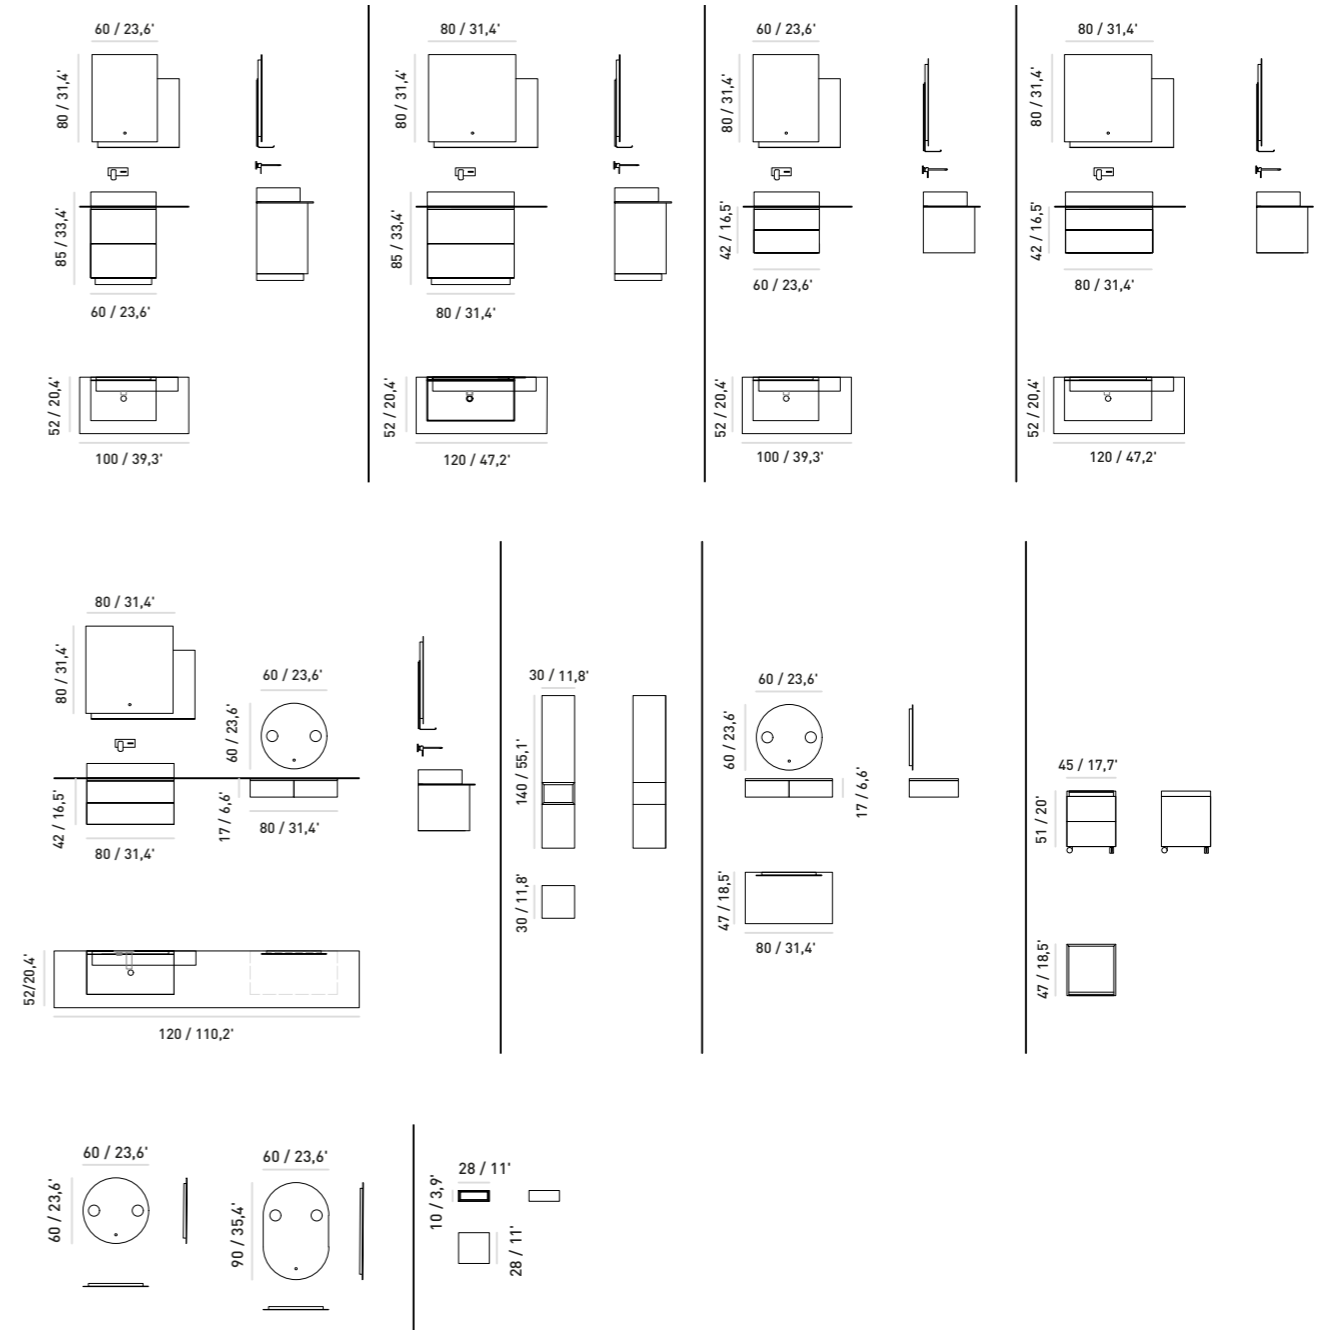

URL: [studioito.com](http://studioito.com)

*PRODUCTS INFO*  
DETTAGLI DEL PRODOTTI

- 94 Raito
- 96 Kayla
- 98 Thetis
- 100 Boxes
- 102 Aura
- 104 Katsura

RAITO

\*Acrylic countertop sink with an outer surface designed in the same color as the body, addressing durability and hygiene.  
 \* High yellowing and scratch resistant UV primer  
 \*Quality push-open system rails  
 \* LED illuminated mirror with on-off feature resistant to moisture and dust  
 \*Water resistant metal shelf  
 \*45 degree angled drawers  
 \*30 kg carrying capacity of drawers  
 \*Leather covered drawer bottoms  
 \* Opening by touch with ScreenTouch feature  
 \*IP67 LED Lighting - Sandblasted  
 \*IP67 LED Driver  
 \*Special paint that provides Italian color stability, a smooth touch sensation, and high-quality final coats.