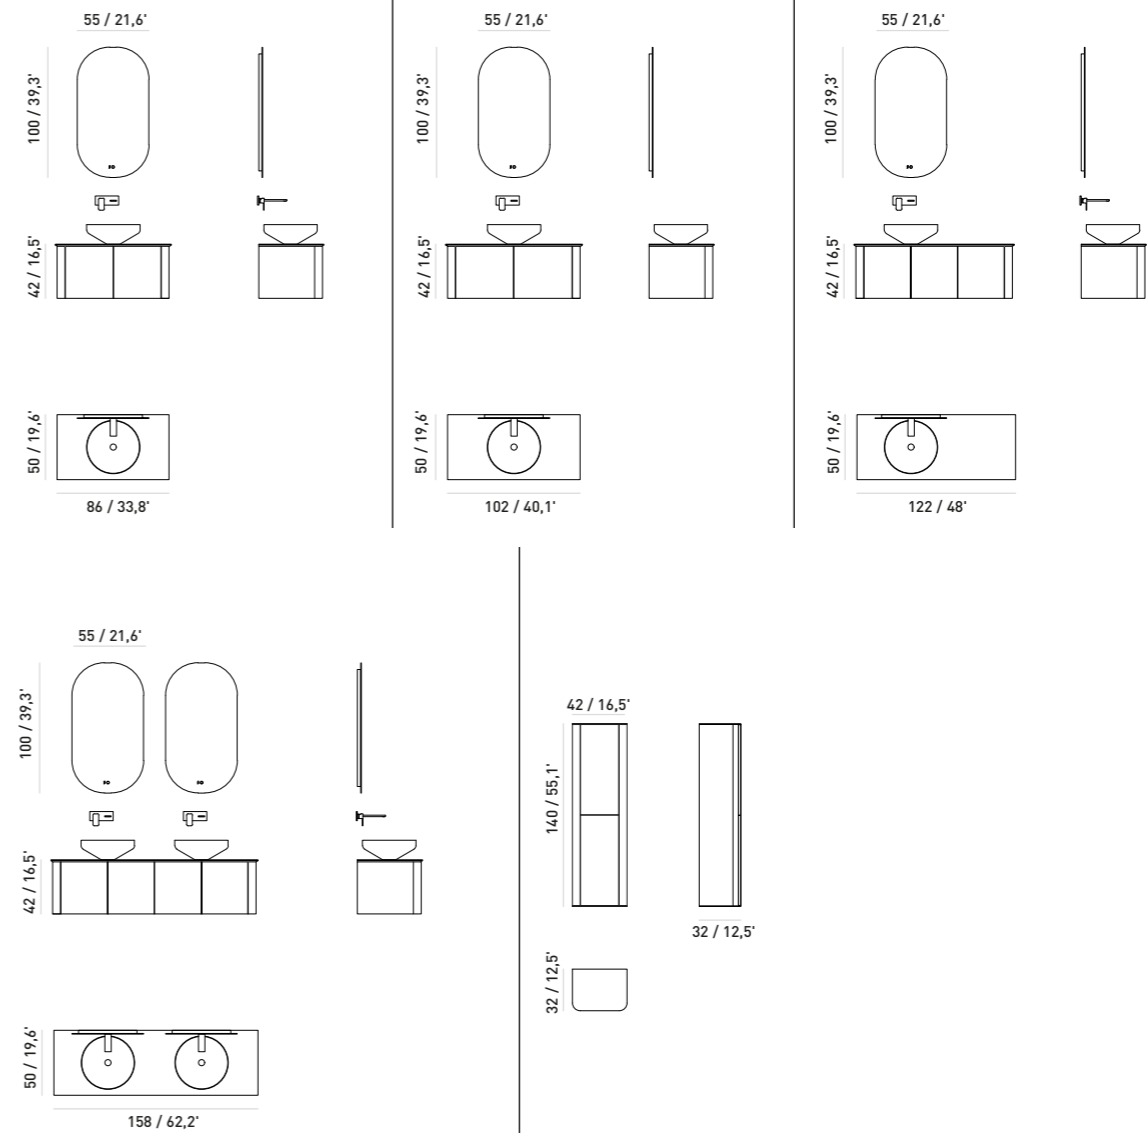

- \*Hygienic, scratch resistant, easy to clean ceramic basin.
- \*High yellowing and scratch resistant UV primer
- \*Long-lasting lids with a quality push-open system
- \*Moisture and dust resistant on-off LED illuminated mirror
- \*45 degree angled covers
- \*Leather covered drawer bottoms
- \*Opening by touch with ScreenTouch feature
- \*IP67 LED Lighting
- \*IP67 LED Driver
- \*Anti-fog resistance
- \*Special paint that provides Italian color stability, a smooth touch sensation, and high-quality final coats.